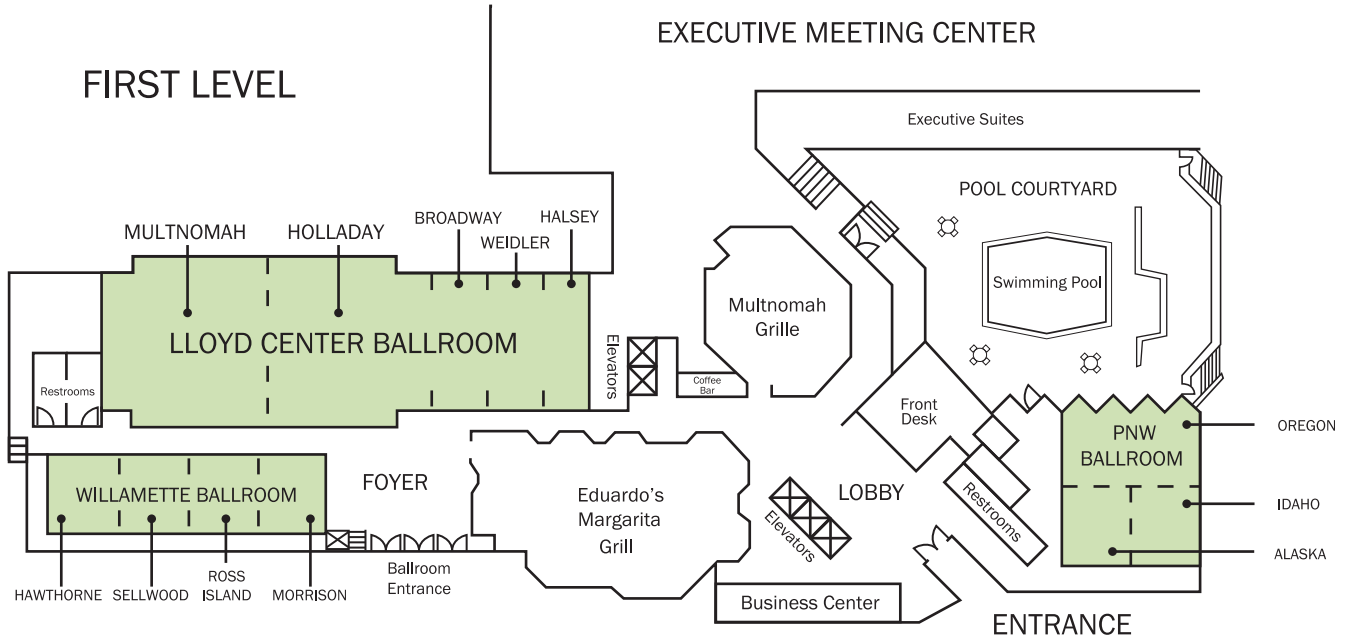

FIRST LEVEL

SECOND LEVEL

**DOUBLETREE®
HOTEL**

PORTLAND

1000 N.E. Multnomah Street • Portland, OR 97232
Tel Number (503) 281-6111 • Fax Number (503) 249-3137
www.doubletreegreen.com